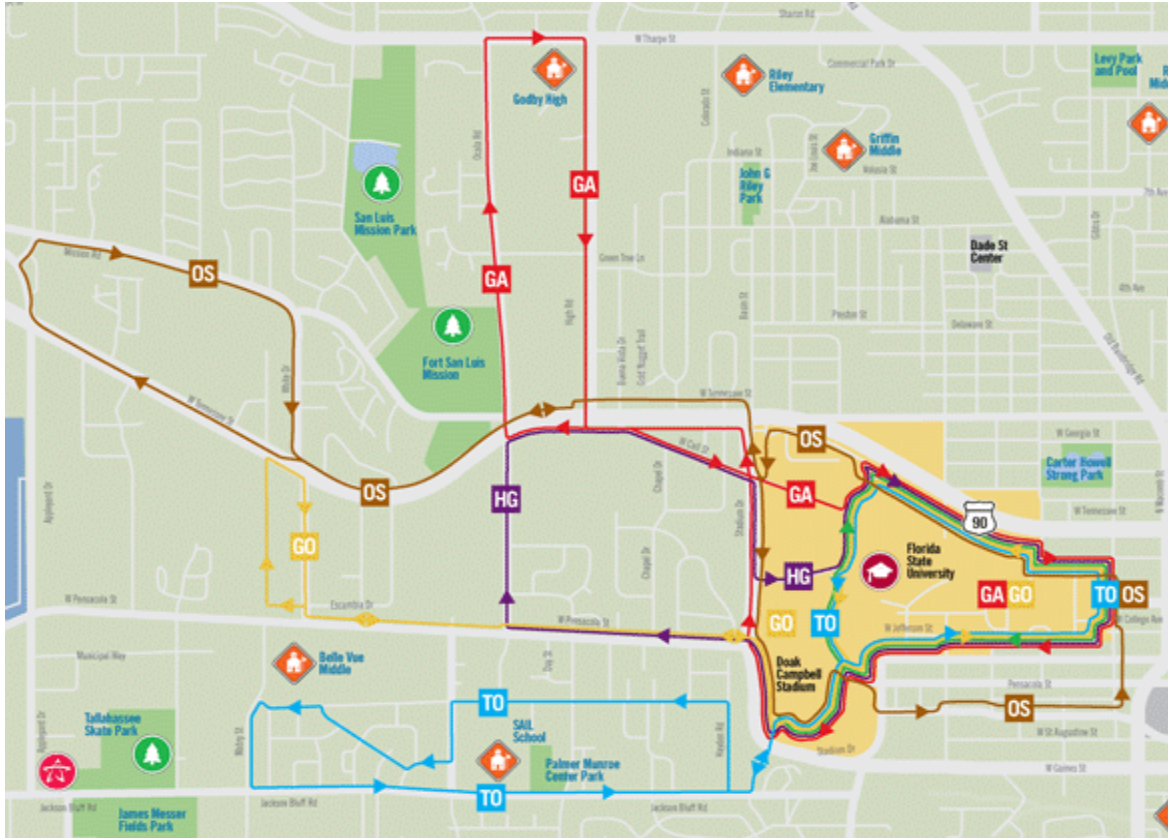

And remember there is NO FARE REQUIRED on any StarMetro regular citywide route with a valid FSU student or faculty/staff ID. All routes, all days!

- [Campus Service](#)
- [FSU School of Engineering Shuttle](#)
- [Night Nole](#)

### **Campus Service (Monday - Friday)**

**RE**

**Renegade** - Every 10 minutes, 7:00a - 7:00p, M-F  
(Fall/Spring)

**GA**

**Garnet** - Every 15 minutes, 7:00a - 7:30p (Fall/Spring)  
Last bus departs 2nd Circle at 7:17p (M-F)

**GO**

**Gold** - Every 20 minutes, 7:00a - 7:00p, M-F (Fall/Spring)  
Last bus departs 2nd Circle at 7:11p (M-F)

Dixie Drive	P'cola/White	P'cola/Atkinson	2nd Circle Inbound	West-cott	2nd Circle Outbound	P'cola/Chapel	White Drive
:00	:04	:10	:13	:21	:31	:34	:39
:20	:24	:30	:33	:41	:51	:54	:59
:40	:44	:50	:53	:01	:11	:14	:19

---

**FSU School of Engineering Shuttle**

EG

**FSU School of Engineering Shuttle** - Every 30 minutes, 7:00a to 8:00p, M-Th; 7:00a - 6:00p on Friday / Last bus departs Engineering School at 7:30p, M-Th, 5:30p on Friday (Fall/Spring)